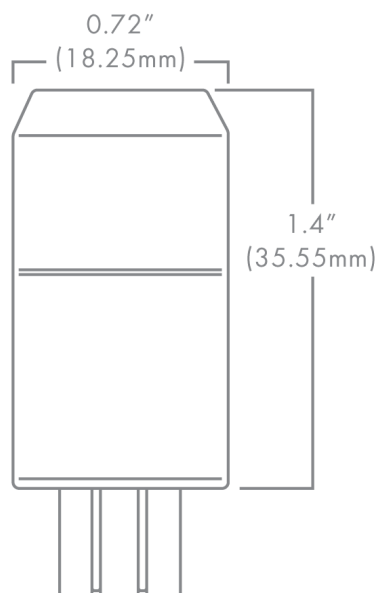

BEACON T5

DESCRIPTION

The Brilliance Beacon T5 Wedge is a sub-compact LED that features Brilliance's omni-directional beam pattern. This T5 Wedge is energy efficient and water resistant. It is designed specifically for landscape retrofit applications and is ideal for pathway lighting fixtures and step lights. Dimmable with Brilliance Dimmer and most magnetic transformers. Suitable for damp locations and for use in totally enclosed luminaires. Not for underwater use.

BEACON T5 FEATURES

- Ceramic technology
- UL Recognized Components

BEACON T5 SPECS

Wattage	2W
Volt Amps	3.28
Lumens	2700K 233
	3000K 245
Beam Spread	Omni-directional
Kelvin Temperature	2700, 3000
Operating Range	8-25 VAC/DC
Replaces	20W Halogen
CRI	84
IP	61
Lamp Life (hours)	35,000
Warranty (years)	5

Part Number: **BRI-BEACON-T5-XXXX**

|
Kelvin