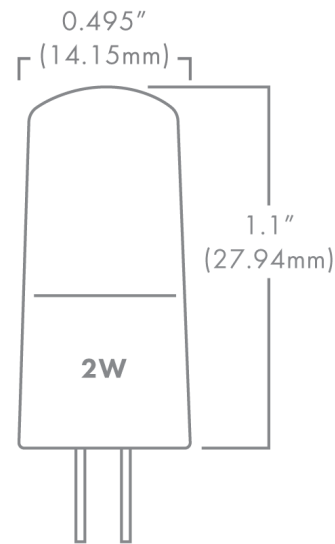

G4 ECOSTAR

DESCRIPTION

The Brilliance G4 Ecostar Bi-Pin is a sub-compact LED that utilizes a multi-directional beam pattern. The G4 Ecostar is energy efficient and water resistant. It is designed specifically for landscape retrofit applications and is ideal for pathway lighting fixtures, and step lights. Designed for budget-conscious landscape lighting projects. Dimmable with Brilliance Dimmer and most magnetic transformers.

G4 ECOSTAR FEATURES

- Budget conscious
- High CRI
- Enhanced ESD (Electro-Static Discharge) protection (IEC-61000-4-2)

G4 ECOSTAR SPECS

Wattage	2W	3W
Volt Amps	3.33	5.00
Lumens	2700K	150
	3000K	240
	150	245
Beam Spread	Omni-directional	
Kelvin Temperature	2700, 3000	
Operating Range	8-14 VAC/DC	
Replaces	10W, 20W Halogen	
CRI	95	
IP	65	
Lamp Life (hours)	25,000	
Warranty (years)	3	