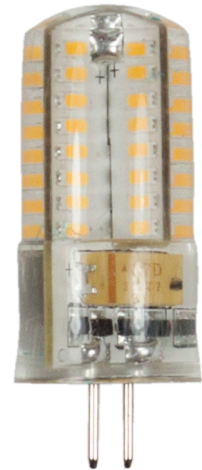

G4 ECOSTAR

DESCRIPTION

The Brilliance G4 Ecostar Bi-Pin is a sub-compact LED that utilizes a multi-directional beam pattern. The G4 Ecostar is energy efficient and water resistant. It is designed specifically for landscape retrofit applications and is ideal for pathway lighting fixtures, and step lights. Designed for budget-conscious landscape lighting projects. Dimmable with Brilliance Dimmer and most magnetic transformers.

G4 ECOSTAR FEATURES

- Budget conscious
- High CRI
- Enhanced ESD (Electro-Static Discharge) protection (IEC-61000-4-2)

G4 ECOSTAR SPECS

Wattage	2W	3W
Volt Amps	3.33	5.00
Lumens	2700K	150
	3000K	240
	150	245
Beam Spread	Omni-directional	
Kelvin Temperature	2700, 3000	
Operating Range	8-14 VAC/DC	
Replaces	10W, 20W Halogen	
CRI	95	
IP	65	
Lamp Life (hours)	25,000	
Warranty (years)	3	

Part Number: **BRI-G4-ECO-X-XXXX**

| |
Wattage Kelvin