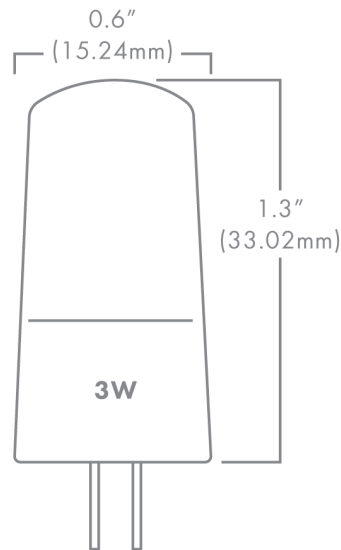

G4 ECOSTAR

DESCRIPTION

The Brilliance G4 Ecostar Bi-Pin is a sub-compact LED that utilizes a multi-directional beam pattern. The G4 Ecostar is energy efficient and water resistant. It is designed specifically for landscape retrofit applications and is ideal for pathway lighting fixtures, and step lights. Designed for budget-conscious landscape lighting projects. Dimmable with Brilliance Dimmer and most magnetic transformers.

G4 ECOSTAR FEATURES

- Budget conscious
- High CRI
- Enhanced ESD (Electro-Static Discharge) protection (IEC-61000-4-2)

G4 ECOSTAR SPECS

Wattage	2W	3W
Volt Amps	3.33	5.00
Lumens	2700K	150
	3000K	240
	150	245
Beam Spread	Omni-directional	
Kelvin Temperature	2700, 3000	
Operating Range	8-14 VAC/DC	
Replaces	10W, 20W Halogen	
CRI	95	
IP	65	
Lamp Life (hours)	25,000	
Warranty (years)	3	