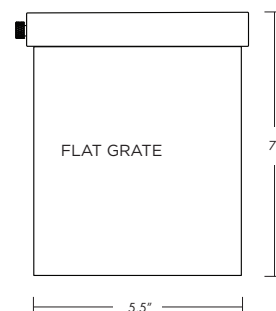

BLACK DIAMOND PAR36 WELL LIGHT

DESCRIPTION

The Black Diamond PAR36 Well Light comes in three glass top variations: flat, flat grate, or angled. All glass tops come in solid brass, black, or bronze (BZ) baked enamel finish. It is available without a lamp or with a PAR36 (7W 2700K 30° 675 Lumens). This well light is fitted for any of our PAR36 lamps and really comes to life with the Chameleon PAR36 for RGBW applications.

BLACK DIAMOND PAR36 WELL LIGHT

Use	Well Lighting & Underground Up Lighting	
Finish	Top: Black or Bronze Body: Composite	
Includes	Heavy-Duty Stainless-Steel Adjustable Gimbal and 30 in. Lead	
Warranty	10-Year Warranty on Black Diamond Fixtures	
Order With Lamp	PAR36, 7W, 2700K, 30°	BD-WL-PAR36-FLAT-BK BD-WL-PAR36-ANGLE-BK BD-WL-PAR36-FLAT-GR BD-WL-PAR36-FLAT-BZ BD-WL-PAR36-ANGLE-BZ BD-WL-PAR36-FLAT-GR-BZ
Order Without Lamp	Fits Chameleon PAR36, PAR36	BD-WL-PAR36-FLAT-BK-NL BD-WL-PAR36-ANGLE-BK-NL BD-WL-PAR36-FLAT-GR-NL BD-WL-PAR36-FLAT-BZ-NL BD-WL-PAR36-ANGLE-BZ-NL BD-WL-PAR36-FLAT-GR-BZ-NL