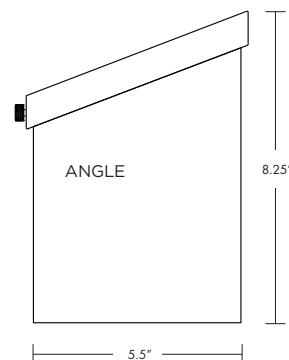

BLACK DIAMOND PAR36 WELL LIGHT

DESCRIPTION

The Black Diamond PAR36 Well Light comes in three glass top variations: flat, flat grate, or angled. All glass tops come in solid brass, black, or bronze (BZ) baked enamel finish. It is available without a lamp or with a PAR36 (7W 2700K 30° 675 Lumens). This well light is fitted for any of our PAR36 lamps and really comes to life with the Chameleon PAR36 for RGBW applications.

BLACK DIAMOND PAR36 WELL LIGHT

Use	Well Lighting & Underground Up Lighting	
Finish	Top: Black or Bronze Body: Composite	
Includes	Heavy-Duty Stainless-Steel Adjustable Gimbal and 30 in. Lead	
Warranty	10-Year Warranty on Black Diamond Fixtures	
Order With Lamp	PAR36, 7W, 2700K, 30°	BD-WL-PAR36-FLAT-BK BD-WL-PAR36-ANGLE-BK BD-WL-PAR36-FLAT-GR BD-WL-PAR36-FLAT-BZ BD-WL-PAR36-ANGLE-BZ BD-WL-PAR36-FLAT-GR-BZ
Order Without Lamp	Fits Chameleon PAR36, PAR36	BD-WL-PAR36-FLAT-BK-NL BD-WL-PAR36-ANGLE-BK-NL BD-WL-PAR36-FLAT-GR-NL BD-WL-PAR36-FLAT-BZ-NL BD-WL-PAR36-ANGLE-BZ-NL BD-WL-PAR36-FLAT-GR-BZ-NL