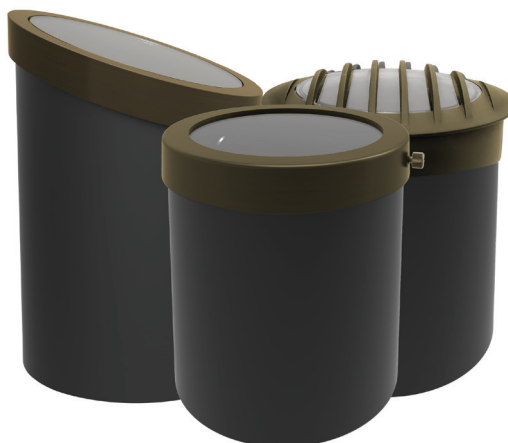

BLACK DIAMOND PAR36 WELL LIGHT

DESCRIPTION

The Black Diamond PAR36 Well Light comes in three glass top variations: flat, flat grate, or angled. All glass tops come in solid brass, black, or bronze (BZ) baked enamel finish. It is available without a lamp or with a PAR36 (7W 2700K 30° 675 Lumens). This well light is fitted for any of our PAR36 lamps and really comes to life with the Chameleon PAR36 for RGBW applications.

BLACK DIAMOND PAR36 WELL LIGHT

Use	Well Lighting & Underground Up Lighting	
Finish	Top: Black or Bronze Body: Composite	
Includes	Heavy-Duty Stainless-Steel Adjustable Gimbal and 30 in. Lead	
Warranty	10-Year Warranty on Black Diamond Fixtures	
Order With Lamp	PAR36, 7W, 2700K, 30°	BD-WL-PAR36-FLAT-BK BD-WL-PAR36-ANGLE-BK BD-WL-PAR36-FLAT-GR BD-WL-PAR36-FLAT-BZ BD-WL-PAR36-ANGLE-BZ BD-WL-PAR36-FLAT-GR-BZ
Order Without Lamp	Fits Chameleon PAR36, PAR36	BD-WL-PAR36-FLAT-BK-NL BD-WL-PAR36-ANGLE-BK-NL BD-WL-PAR36-FLAT-GR-NL BD-WL-PAR36-FLAT-BZ-NL BD-WL-PAR36-ANGLE-BZ-NL BD-WL-PAR36-FLAT-GR-BZ-NL