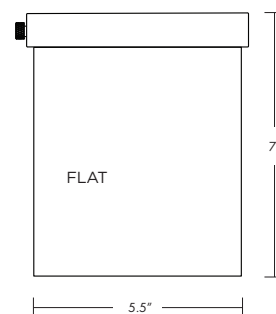

BLACK DIAMOND PAR36 WELL LIGHT

DESCRIPTION

The Black Diamond PAR36 Well Light comes in three glass top variations: flat, flat grate, or angled. All glass tops come in solid brass, black, or bronze (BZ) baked enamel finish. It is available without a lamp or with a PAR36 (7W 2700K 30° 675 Lumens). This well light is fitted for any of our PAR36 lamps and really comes to life with the Chameleon PAR36 for RGBW applications.

BLACK DIAMOND PAR36 WELL LIGHT

Use	Well Lighting & Underground Up Lighting	
Finish	Top: Black or Bronze Body: Composite	
Includes	Heavy-Duty Stainless-Steel Adjustable Gimbal and 30 in. Lead	
Warranty	10-Year Warranty on Black Diamond Fixtures	
Order With Lamp	PAR36, 7W, 2700K, 30°	BD-WL-PAR36-FLAT-BK BD-WL-PAR36-ANGLE-BK BD-WL-PAR36-FLAT-GR BD-WL-PAR36-FLAT-BZ BD-WL-PAR36-ANGLE-BZ BD-WL-PAR36-FLAT-GR-BZ
Order Without Lamp	Fits Chameleon PAR36, PAR36	BD-WL-PAR36-FLAT-BK-NL BD-WL-PAR36-ANGLE-BK-NL BD-WL-PAR36-FLAT-GR-NL BD-WL-PAR36-FLAT-BZ-NL BD-WL-PAR36-ANGLE-BZ-NL BD-WL-PAR36-FLAT-GR-BZ-NL