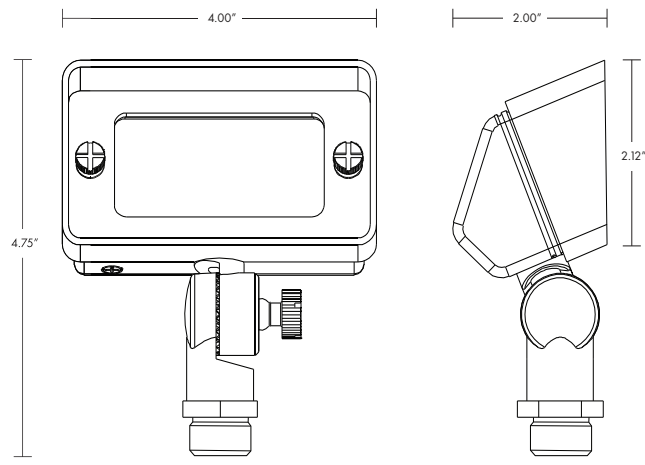

# BLACK DIAMOND WALL WASH

**DESCRIPTION**

The Black Diamond Wall Wash is available either without a lamp or with a G4 Rectangular Wafer and comes ready to install right out of the box with a frosted glass lens. Three lens options are available to achieve the desired effect. The frosted glass lens offers a 98° beam spread while the prism lens expands the horizontal beam spread to 114°. The solid brass construction features a baked enamel finish in black (BK) or bronze (BZ). The Black Diamond Wall Wash also features an 18 points of articulation of the knuckle for adjustment

**BLACK DIAMOND WALL WASH**

<b>Use</b>	<b>Uplighting, Grazing, and Backlighting Techniques. Best for Low Level Wall Wash</b>	
<b>Finish</b>	<b>Black or Bronze</b>	
<b>Includes</b>	<b>Frosted Glass Lens, Clear Glass Lens, Prism Glass Lens, ABS Mounting Stake, and 30 in. Lead</b>	
<b>Warranty</b>	<b>10-Year Warranty on Black Diamond Fixtures</b>	
<b>Order With Lamp</b>	<b>G4 Rectangle Wafer, 3W, 2700K</b>	BD-WW-G4-WAFER-BK BD-WW-G4-WAFER-BZ
	<b>G4 Rectangle Wafer, 3W, 3000K</b>	BD-WW-G4-WAFER-BK-3000 BD-WW-G4-WAFER-BZ-3000
<b>Order Without Lamp</b>	<b>Fits G4 Bi-Pin</b>	BD-WW-G4-WAFER-BK-NL BD-WW-G4-WAFER-BZ-NL