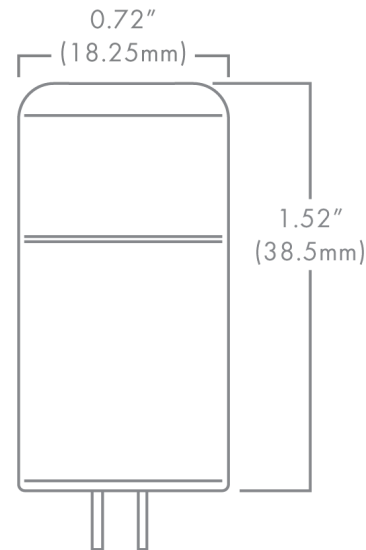

BEACON PLUS G4

DESCRIPTION

The Brilliance Beacon Plus G4 Bi-Pin is a sub-compact LED that features Brilliance's omni-directional beam pattern through a translucent optic. This G4 Bi-Pin is energy efficient and water resistant. It is designed specifically for landscape retrofit applications and is ideal for pathway lighting fixtures and step lights. Dimmable with Brilliance Dimmer and most magnetic transformers. Suitable for damp locations and for use in totally enclosed luminaires. Not for underwater use.

BEACON PLUS G4 FEATURES

- Ceramic technology
- UL Certified E360351

BEACON PLUS G4 SPECS

Wattage	3W
Volt Amps	4.55
Lumens	2700K 300
	3000K 340
Beam Spread	Omni-directional
Kelvin Temperature	2700, 3000
Operating Range	8-25 VAC/DC
Replaces	35W Halogen
CRI	90+
IP	65
Lamp Life (hours)	35,000
Warranty (years)	5

Part Number: **BRI-BEACON-PLUS-G4-XXXX**

—
Kelvin