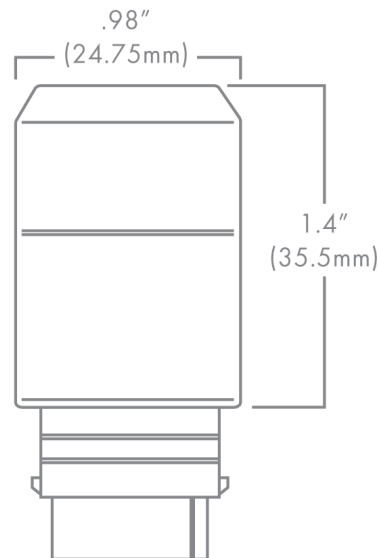

## DESCRIPTION

The Brilliance Beacon S8 Wedge is a subcompact LED that features Brilliance's omni-directional beam pattern. This S8 is energy efficient and water resistant. It is designed specifically for landscape retrofit applications and is ideal for pathway lighting fixtures and step lights. Dimmable with Brilliance Dimmer and most magnetic transformers. Suitable for damp locations and for use in totally enclosed luminaires. Not for underwater use.

## BEACON S8 SPECS

|                           |                         |
|---------------------------|-------------------------|
| <b>Wattage</b>            | <b>2W</b>               |
| <b>Volt Amps</b>          | <b>3.28</b>             |
| <b>Lumens</b>             | <b>2700K</b> 200        |
|                           | <b>3000K</b> 245        |
| <b>Beam Spread</b>        | <b>Omni-directional</b> |
| <b>Kelvin Temperature</b> | <b>2700, 3000</b>       |
| <b>Operating Range</b>    | <b>8-25 VAC/DC</b>      |
| <b>Replaces</b>           | <b>20W Halogen</b>      |
| <b>CRI</b>                | <b>84</b>               |
| <b>IP</b>                 | <b>65</b>               |
| <b>Lamp Life (hours)</b>  | <b>35,000</b>           |
| <b>Warranty (years)</b>   | <b>5</b>                |