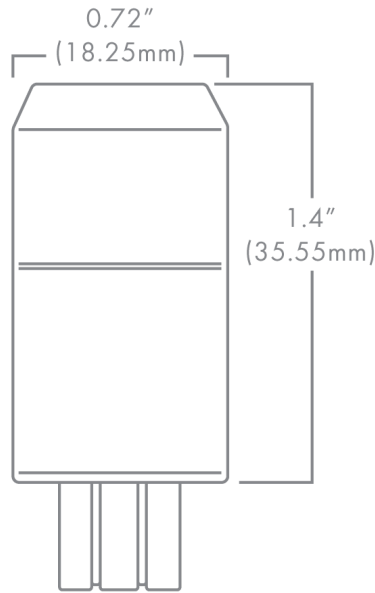

BEACON T5

DESCRIPTION

The Brilliance Beacon T5 Wedge is a sub-compact LED that features Brilliance's omni-directional beam pattern. This T5 Wedge is energy efficient and water resistant. It is designed specifically for landscape retrofit applications and is ideal for pathway lighting fixtures and step lights. Dimmable with Brilliance Dimmer and most magnetic transformers. Suitable for damp locations and for use in totally enclosed luminaires. Not for underwater use.

BEACON T5 FEATURES

- Ceramic technology
- UL Recognized Components

BEACON T5 SPECS

Wattage	2W
Volt Amps	3.28
Lumens	2700K 233
	3000K 245
Beam Spread	Omni-directional
Kelvin Temperature	2700, 3000
Operating Range	8-25 VAC/DC
Replaces	20W Halogen
CRI	84
IP	65
Lamp Life (hours)	35,000
Warranty (years)	5

Part Number: **BRI-BEACON-T5-XXXX**

↓
Kelvin