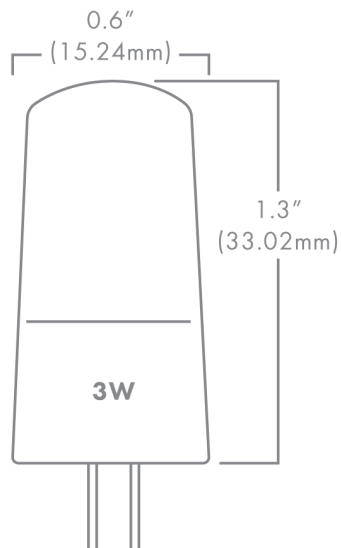

G4 ECOSTAR

DESCRIPTION

The Brilliance G4 Ecostar Bi-Pin is a sub-compact LED that utilizes a multi-directional beam pattern. The G4 Ecostar is energy efficient and water resistant. It is designed specifically for landscape retrofit applications and is ideal for pathway lighting fixtures, and step lights. Designed for budget-conscious landscape lighting projects. Dimmable with Brilliance Dimmer and most magnetic transformers.

G4 ECOSTAR FEATURES

- Budget conscious
- High CRI
- Enhanced ESD (Electro-Static Discharge) protection (IEC-61000-4-2)

G4 ECOSTAR SPECS

Wattage	2W	3W	
Volt Amps	3.33	5.00	
Lumens	2700K	150	240
	3000K	150	245
Beam Spread	Omni-directional		
Kelvin Temperature	2700, 3000		
Operating Range	8-14 VAC/DC		
Replaces	10W, 20W Halogen		
CRI	95		
IP	65		
Lamp Life (hours)	25,000		
Warranty (years)	3		