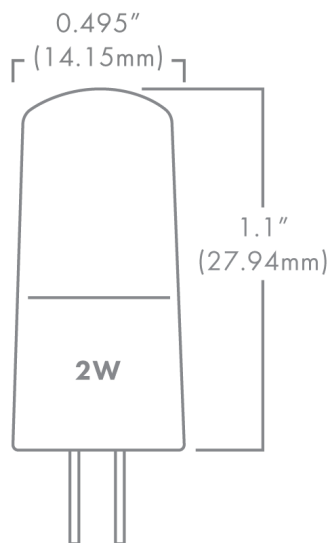

G4 ECOSTAR

DESCRIPTION

The Brilliance G4 Ecostar Bi-Pin is a sub-compact LED that utilizes a multi-directional beam pattern. The G4 Ecostar is energy efficient and water resistant. It is designed specifically for landscape retrofit applications and is ideal for pathway lighting fixtures, and step lights. Designed for budget-conscious landscape lighting projects. Dimmable with Brilliance Dimmer and most magnetic transformers.

G4 ECOSTAR FEATURES

- Budget conscious
- High CRI
- Enhanced ESD (Electro-Static Discharge) protection (IEC-61000-4-2)

G4 ECOSTAR SPECS

Wattage	2W	3W	
Volt Amps	3.33	5.00	
Lumens	2700K	150	240
	3000K	150	245
Beam Spread	Omni-directional		
Kelvin Temperature	2700, 3000		
Operating Range	8-14 VAC/DC		
Replaces	10W, 20W Halogen		
CRI	95		
IP	65		
Lamp Life (hours)	25,000		
Warranty (years)	3		