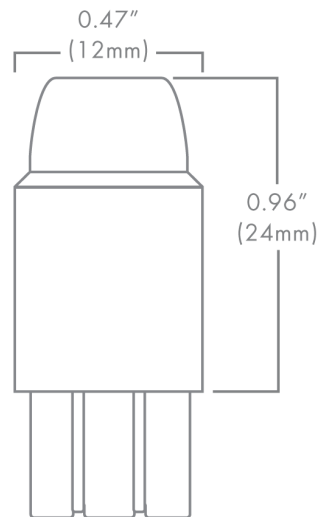

MICRO T5

DESCRIPTION

The Brilliance Micro T5 Wedge is a sub-compact LED that features Brilliance's omni-directional beam pattern. This Micro T5 Wedge is energy efficient and water resistant. It is designed specifically for landscape retrofit applications and is ideal for pathway lighting fixtures. Dimmable with Brilliance Dimmer and most magnetic transformers. Suitable for damp locations and for use in totally enclosed luminaires. Not for underwater use.

FEATURES

- Ceramic technology
- UL Recognized Components

MICRO T5 SPECS

Wattage	1.2W
Volt Amps	1.52
Lumens	95
Beam Spread	Omni-directional
Kelvin Temperature	2700
Operating Range	8-14 VAC/DC
Replaces	10W Halogen
CRI	85
IP	61
Lamp Life (hours)	35,000
Warranty (years)	5