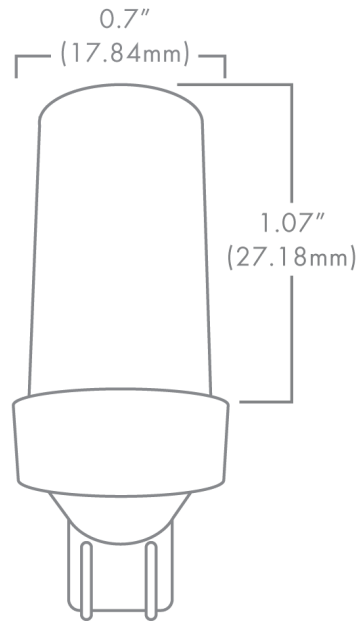

T5 ECOSTAR

DESCRIPTION

The Brilliance T5 Ecostar Wedge is a sub-compact LED that utilizes an omni-directional beam pattern. The T5 Ecostar is energy efficient and water resistant. It is designed specifically for landscape retrofit applications and is ideal for pathway lighting fixtures, and step lights. Designed for budget-conscious landscape lighting projects. Dimmable with Brilliance Dimmer and most magnetic transformers.

T5 ECOSTAR FEATURES

- Budget conscious
- High CRI
- Enhanced ESD (Electro-Static Discharge) protection (IEC-61000-4-2)

T5 ECOSTAR SPECS

Wattage	3W
Volt Amps	5.00
Lumens	2700K 240
	3000K 245
Beam Spread	Omni-directional
Kelvin Temperature	2700, 3000
Operating Range	8-14 VAC/DC
Replaces	20W Halogen
CRI	95
IP	65
Lamp Life (hours)	25,000
Warranty (years)	3