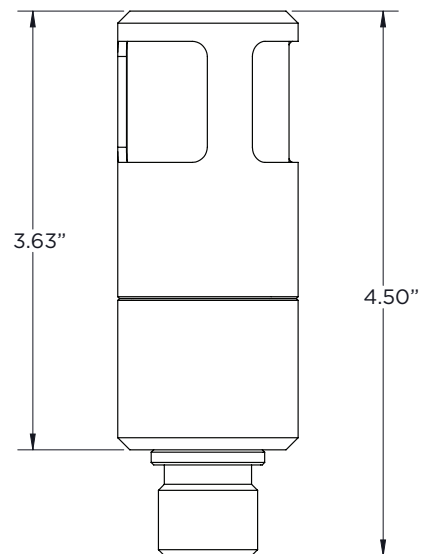

EVERGLADES

G4 Bi-Pin Area Light

DESCRIPTION

The Everglades is an area light that serves as a low-profile indicator. Pair with the optional Deck Mount accessory as a base for flat surfaces like boating docks and deck applications.

EVERGLADES AREA LIGHT

Use	Pathways & Walkways Dock & Deck Applications	
Finish	Brass, Brass w/ Black Ceramic Coated, and Weathered Brass	
Includes	ABS Mounting Stake, Lighting Shrink Professional Crimp, Heat Shrink Cable Connector, and 30 in. Lead	
Warranty	Lifetime Warranty on National Parks Series Fixtures	
Order With Lamp	Micro G4 Bi-Pin in Amber	EVERGLADES-BK EVERGLADES-BR EVERGLADES-WB
Order Without Lamp	Fits G4 Bi-Pin	EVERGLADES-BK-NL EVERGLADES-BR-NL EVERGLADES-WB-NL