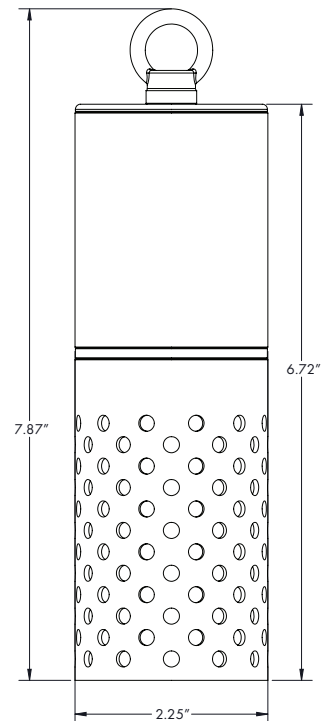

GLACIER PERFORATED

MR16 Hanging Down Light

DESCRIPTION

Based on our original Glacier Hanging Down Light, the Glacier Perforated Hanging Down Light offers a modern, elegant look. The precision machined perforations soften lighting, making it easy on the eyes while creating ambiance.

GLACIER PERFORATED HANGING DOWN LIGHT

Use	Downlighting Techniques in Trees or Architecture by Hanging on a Chain or Cable	
Finish	Brass, Copper, Brass w/ Black Ceramic Coated, and Weathered Brass	
Includes	Lighting Shrink Professional Crimp, Heat Shrink Cable Connector, and 30 in. Lead	
Warranty	Lifetime Warranty on National Parks Series Fixtures	
Order With Lamp	Chameleon MR16 	GLACIER-BK-PERF GLACIER-BR-PERF GLACIER-CU-PERF GLACIER-WB-PERF
Order Without Lamp	Fits Chameleon MR16, MR16	GLACIER-BK-PERF-NL GLACIER-BR-PERF-NL GLACIER-CU-PERF-NL GLACIER-WB-PERF-NL