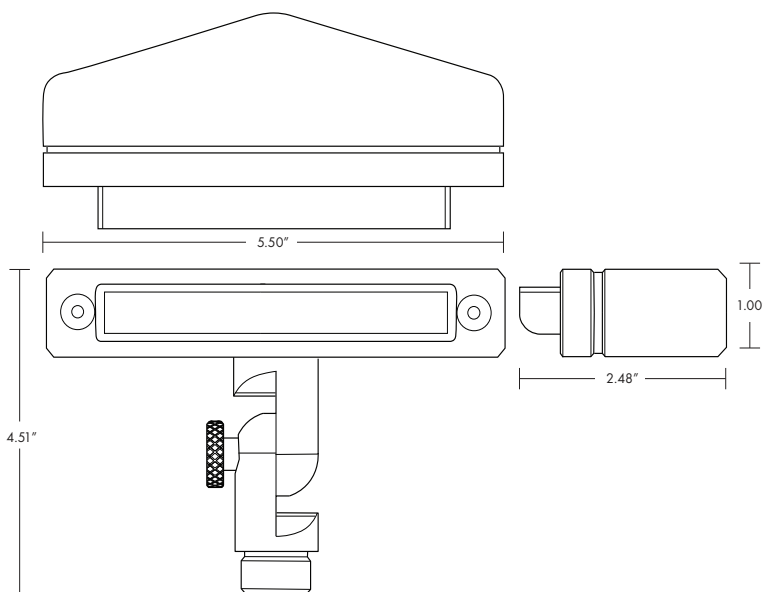

DESCRIPTION

The Ozark Soft Accent Light has an integrated Small Light Bar. It features a glare shield, as well as the Brilliance Metal Works signature adjustment system, which allows for 22 points of articulation of the knuckle in 10-degree increments. Dimmable with Brilliance Dimmer and most magnetic transformers. Light Source UL Certified E511083.

OZARK SOFT ACCENT LIGHT

Use	Uplighting, Grazing, and Backlighting Techniques Best for Low Level Wall Wash Techniques
Finish	Aluminum w/ Black Ceramic Coated
Includes	ABS Mounting Stake, Lighting Shrink Professional Crimp, Heat Shrink Cable Connector, and 30 in. Lead
Warranty	10 Year Warranty on Aluminum Fixtures
Integrated Lamp	Small Light Bar - 1.5W, 2700K, 110 Lumens, CRI 85, IP65, 8-15VAC, 1.67VA, 5 year warranty OZARK-2700
	Small Light Bar - 1.5W, 3000K, 110 Lumens, CRI 85, IP65, 8-15VAC, 1.67VA, 5 year warranty OZARK-3000