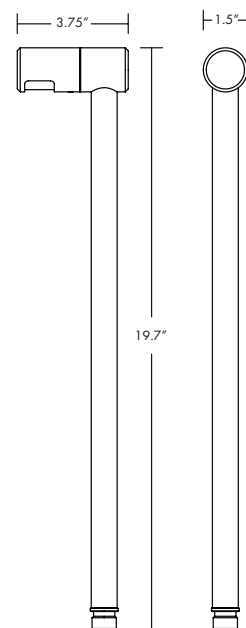

REDWOOD

G4 Path Light

DESCRIPTION

The Redwood Path Light comes complete with a frosted glass window that can rotate 360° and locks in with a set screw.

REDWOOD PATH LIGHT

Use	Path, Area, and Garden Accent Lighting	
Finish	Brass, Copper, Brass w/ Black Ceramic Coated, and Weathered Brass	
Includes	ABS Mounting Stake, Lighting Shrink Professional Crimp, Heat Shrink Cable Connector, and 30 in. Lead	
Warranty	Lifetime Warranty on National Parks Series Fixtures	
Order With Lamp	G4 Rectangular Wafer, 3W, 2700K	REDWOOD-BK-HD-BK-ST REDWOOD-BR-HD-BK-ST REDWOOD-BR-HD-BR-ST REDWOOD-BR-HD-CU-ST REDWOOD-WB
Order Without Lamp	Fits G4 Bi-Pin	REDWOOD-BK-HD-BK-ST-NL REDWOOD-BR-HD-BK-ST-NL REDWOOD-BR-HD-BR-ST-NL REDWOOD-BR-HD-CU-ST-NL REDWOOD-WB-NL

Brass (BR)

Copper (CU)

Brass + partial
Black Ceramic
Coated (BK)

Brass + full
Black Ceramic
Coated (BK)

Weathered
Brass (WB)